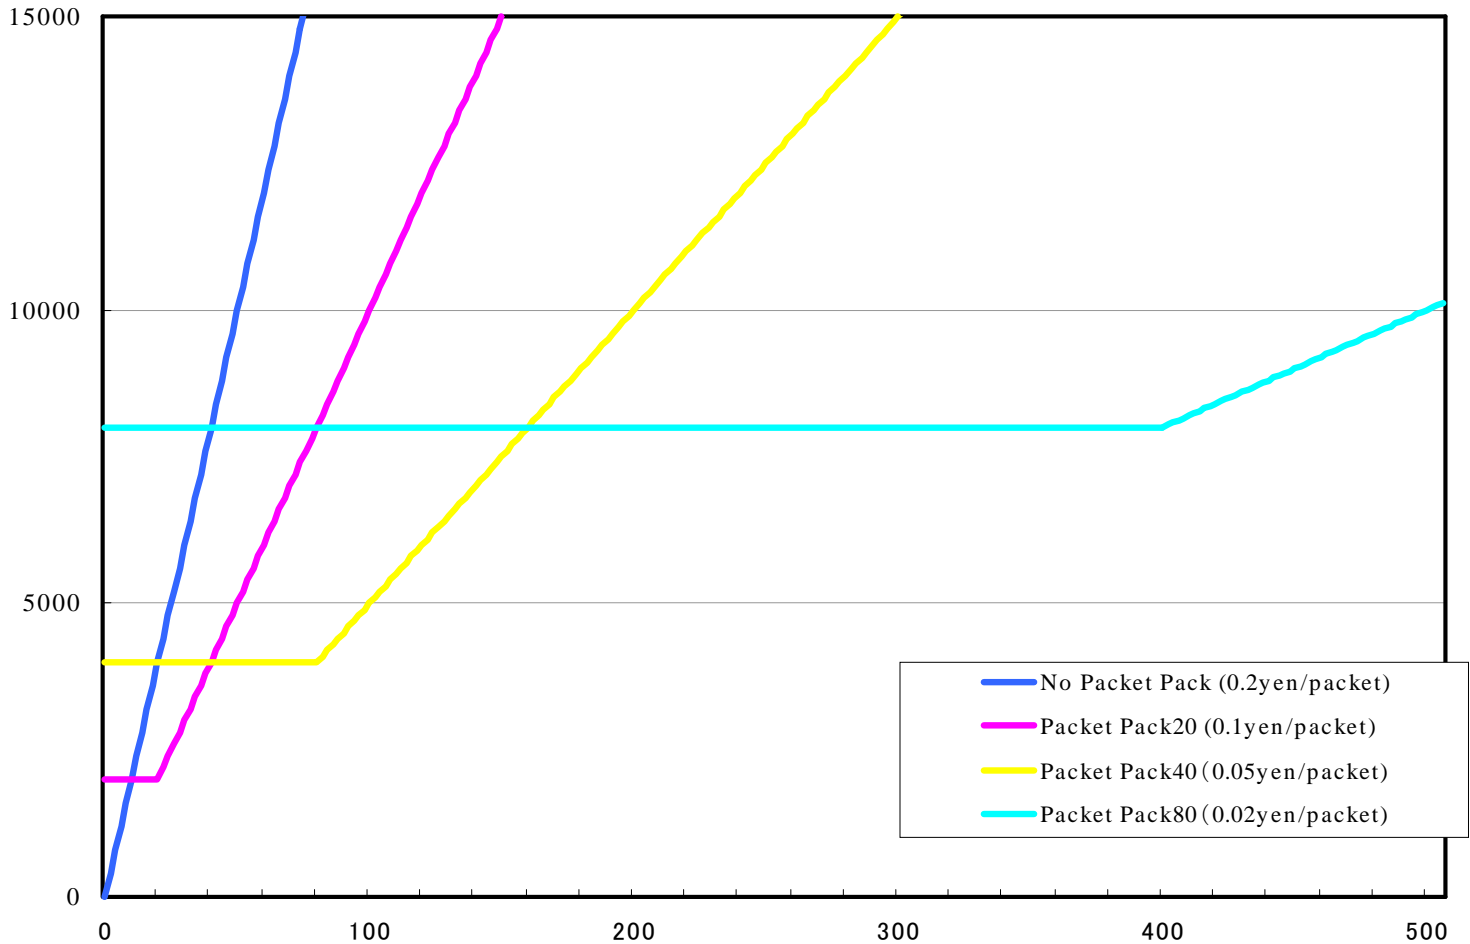

Reference 1

Monthly Fee for Packet Communications Mode

Monthly fee (yen/month)

Basic Monthly Charge
+
Packet Communications
Charge

【Unit: 1,000 packets】