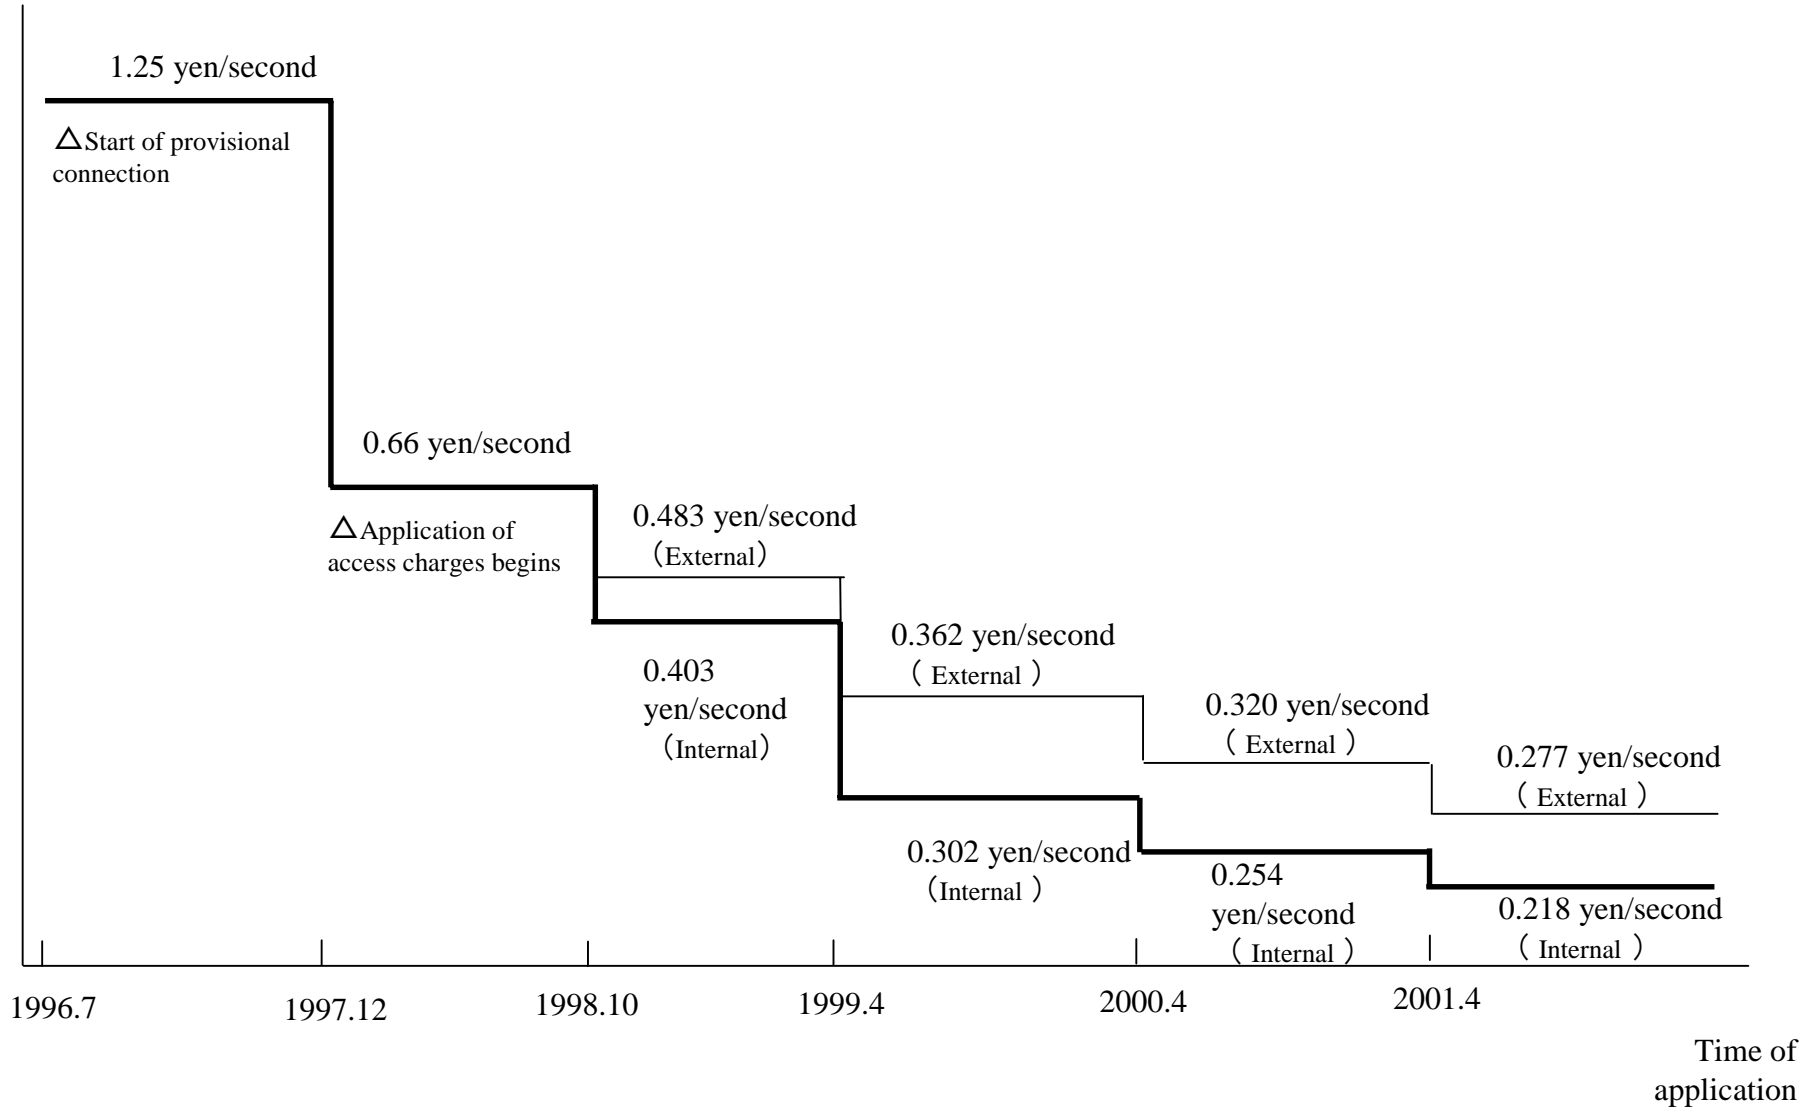

## Reference 2 International Comparison of Mobile Phone Access Charges

\* Source for overseas telecommunications: Ovum-Interconnect, December 2001.

\* Overseas charges are converted to yen at the rate of ¥192.75/Pound, ¥118.16/Euro (March 22, 2002)