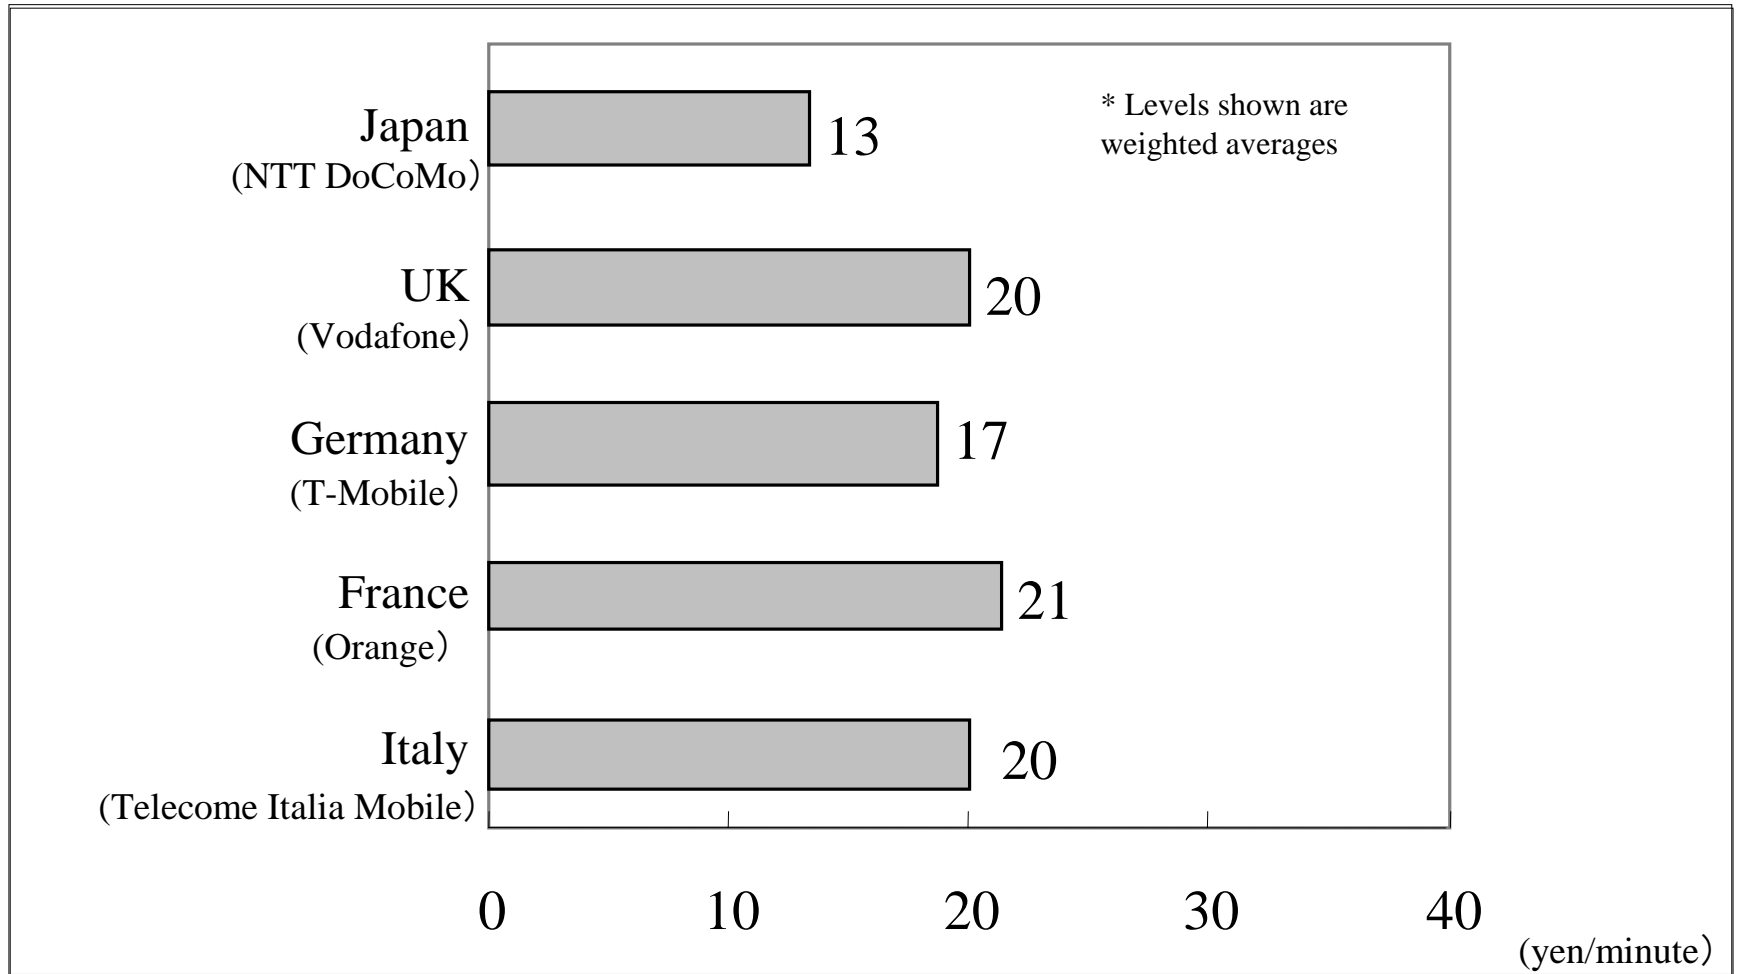

## Reference 2 International Comparison of Mobile Phone Access Charges

\* Source for overseas telecommunications: Ovum-Interconnect, December 2001.

\* Overseas charges are converted to yen at the rate of ¥192.75/Pound, ¥118.16/Euro (March 22, 2002)